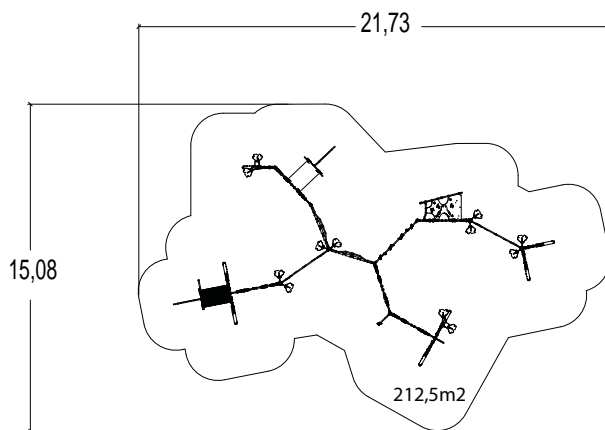

J48101

6+

55

3,00 m

1 = 19,50 m 2 = 12,50 m 3 = 4,20 m

J48101

Compact / Gelamineerd hout

J48101A

€56 191

installatie: € 8429

J48201

Compact / Gegalvaniseerd gelakt staal

J48201A

€51 728

installatie: € 7759

J48301

Compact / Gegalvaniseerd gelakt staal

J48301A

€47 444

installatie: € 7117