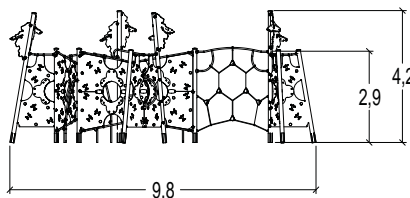

J48100

6+

32

2,90 m

1 = 11,50 m

2 = 10,50 m

3 = 4,20 m

J48100

Compact / Gelamineerd hout

J48100A

€ 32 968

installatie: € 4945

J48200

Compact / Gegalvaniseerd gelakt staal

J48200A

€ 30 348

installatie: € 4552

J48300

Compact / Gegalvaniseerd gelakt staal

J48300A

€ 27 244

installatie: € 4087