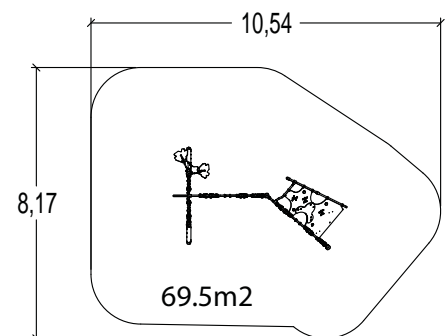

J48204

Compact / Gegalvaniseerd gelakt staal

J48204A

€ 15 080

installatie: € 2262

J48304

Compact / Gegalvaniseerd gelakt staal

J48304A

€ 13 433

installatie: € 2015