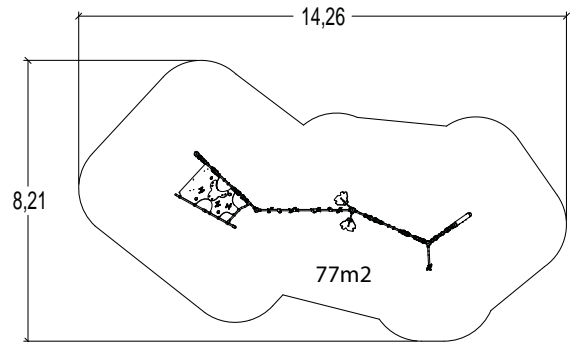

J48205

Compact / Gegalvaniseerd gelakt staal

J48205A

€ 15 682

installatie: € 2352

J48305

Compact / Gegalvaniseerd gelakt staal

J48305A

€ 13 968

installatie: € 2095