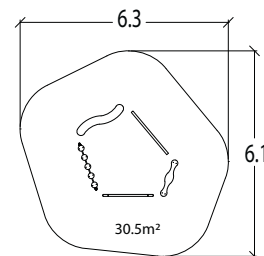

Het evenwichtsparcours

J09A	€ 2068	installatie: € 729