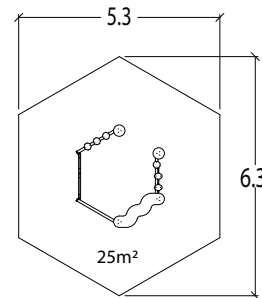

Het circuit van de koorddanser

J16A	€ 1340	installatie: € 338