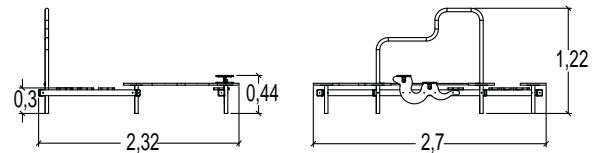

Het circuit van de koorddanser

J16A	€ 1340	installatie: € 338