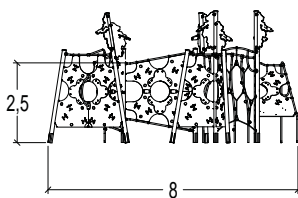

J48100

6+

32

2,90 m

1 = 11,50 m

2 = 10,50 m

3 = 4,20 m

J48100

Compact / Gelamineerd hout

J48100A

€ 32 968

installatie: € 4945

J48200

Compact / Gegalvaniseerd gelakt staal

J48200A

€ 30 348

installatie: € 4552

J48300

Compact / Gegalvaniseerd gelakt staal

J48300A

€ 27 244

installatie: € 4087